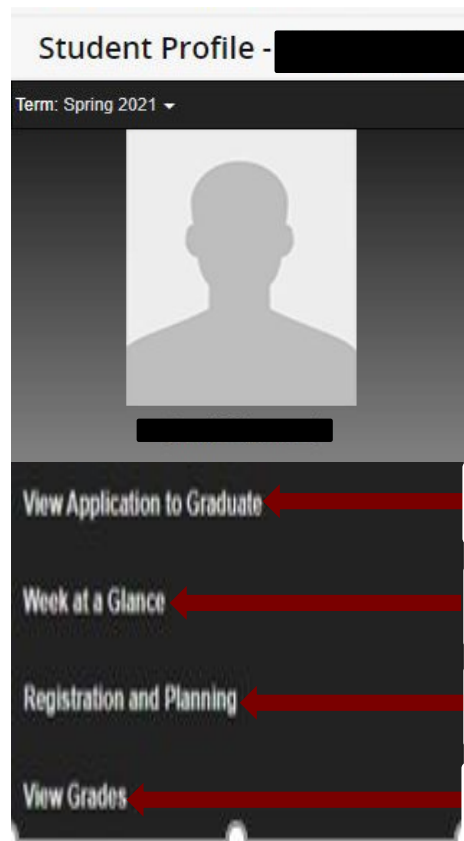

STUDENT PROFILE MENU

Student Profile - [REDACTED]

Term: Spring 2021 ▾

Curriculum and Courses

Click "Curriculum and Courses" to view your curriculum details and currently registered courses.

Prior Education and Testing

Click "Prior Education and Testing" to view your prior education and test scores.

Additional Links

Degree Evaluation

Click "Degree Evaluation" to view your degree evaluation record.

Academic Transcript

Click "Academic Transcript" to view your unofficial transcript.

Registration

Click "Registration" to register, browse classes, view registration information.

Student Schedule

Click "Student Schedule" to view your concise or detailed student schedule.

STUDENT PROFILE MENU